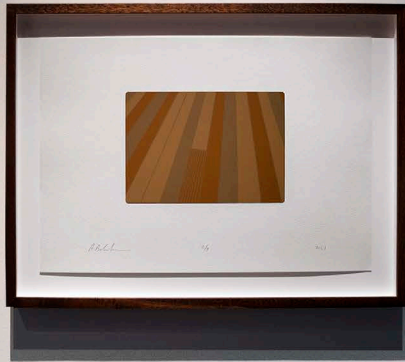

Alwar Balasubramaniam

L.S. VI (2021)

Silkscreened earth

Edition of 9

Dimensions

Paper 11.75" x 16.5" | Image 5.5" x 7.5"

Framed 15" x 19.5"

TG# 4382