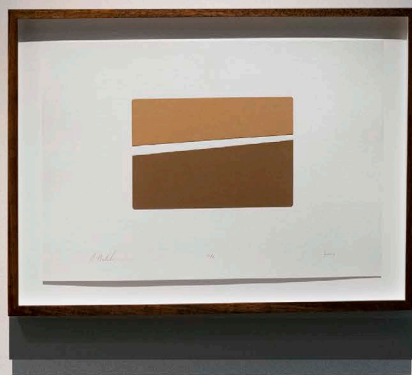

Alwar Balasubramaniam

L.S. III (2021)

Silkscreened earth

Edition of 9

Dimensions

Paper 11.75" x 16.5" | Image 5.5" x 7.5"

Framed 15" x 19.5"

TG# 4379