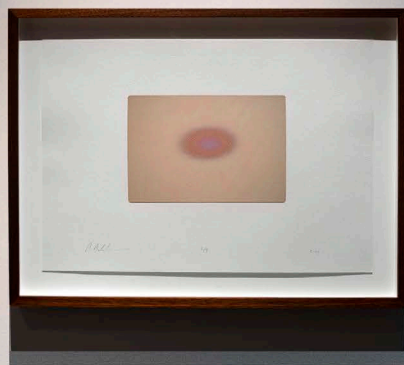

Alwar Balasubramaniam

L.S. XI (2021)

Silkscreened earth

Edition of 9

Dimensions

Paper 11.75" x 16.5" | Image 5.5" x 7.5"

Framed 15" x 19.5"

TG# 4387