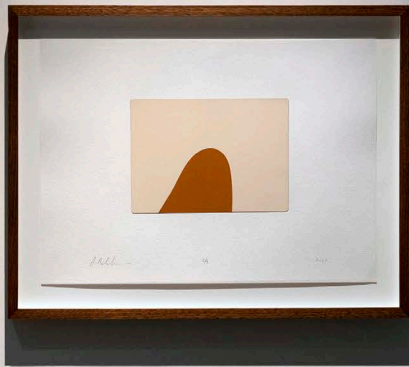

Alwar Balasubramaniam

L.S. X (2021)

Silkscreened earth

Edition of 9

Dimensions

Paper 11.75" x 16.5" | Image 5.5" x 7.5"

Framed 15" x 19.5"

TG# 4386